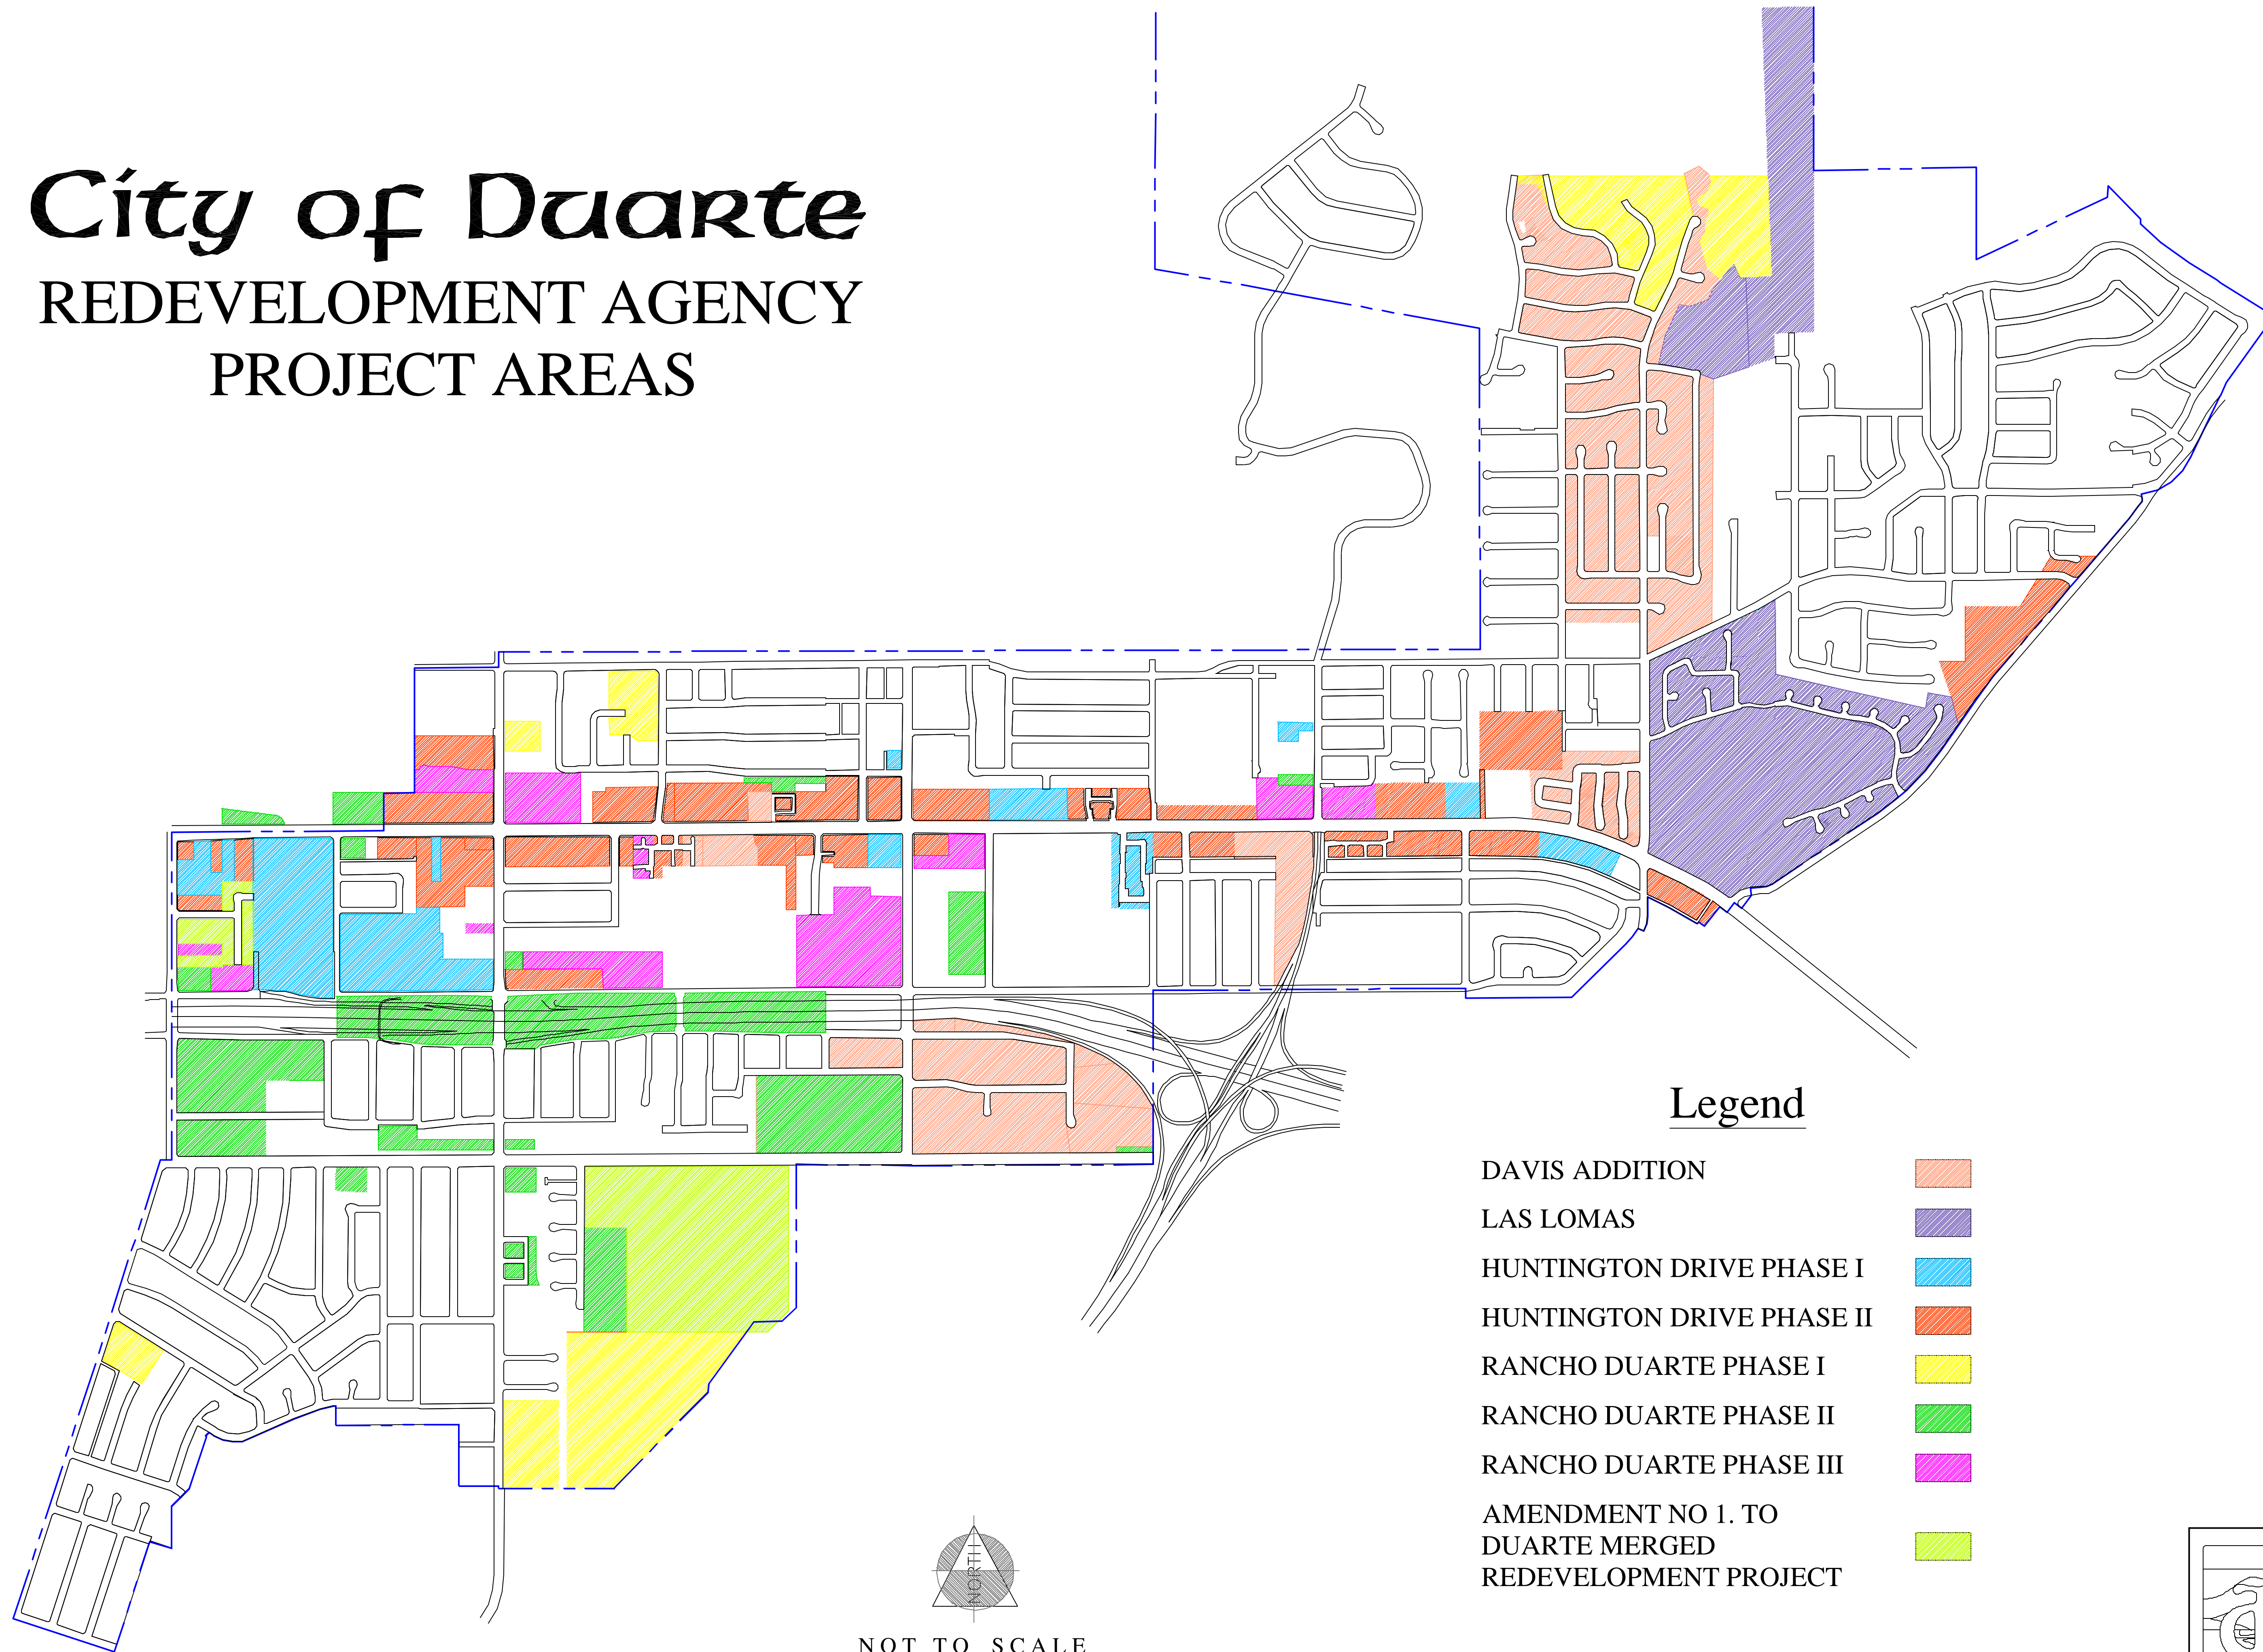

City of Duarte

REDEVELOPMENT AGENCY PROJECT AREAS

Legend

- DAVIS ADDITION
- LAS LOMAS
- HUNTINGTON DRIVE PHASE I
- HUNTINGTON DRIVE PHASE II
- RANCHO DUARTE PHASE I
- RANCHO DUARTE PHASE II
- RANCHO DUARTE PHASE III
- AMENDMENT NO. 1. TO DUARTE MERGED REDEVELOPMENT PROJECT

NOT TO SCALE

City of Duarte
1600 HUNTINGTON DR
DUARTE, CA 91010
PH: (626) 357-7931

June 2003